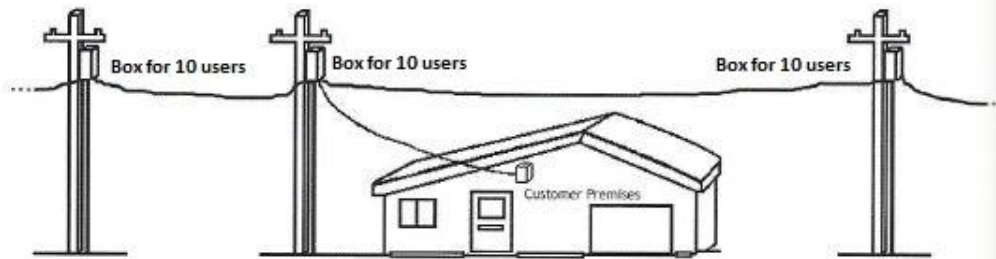

+  Certificato CSQ n. 9190 SIL6 80014 Giugliano (NAPOLI) Italy	Data Sheet	 azienda con sistema di gestione per la qualità certificato ISO 9001:2008
	Box for 10 Users	

Box for 10 Users

Features:

Description:	<p>The Box for 10 users is a distributors represent an extremely reliable tool to realize external copper wire and cable systems.</p> <p>They are built using a special polymer, very stable over time and adaptable to harsh environments. This distributors are specifically made for wall or pole mounting, using the appropriate metal bands (optionally provided).</p> <p>boxes are available upon request with 2 types of lock: standard key or specific opening tool.</p>
Materials:	<p>Base and lid: PPO glass fiber reinforced.</p> <p>Internal metal support: stainless steel AISI304.</p>
Performance:	<p>Frame: self-supporting, with a very thick corrosion protection.</p> <p>External container: self-extinguishing, resistant to chemical and atmospheric agents.</p> <p>Shock resistance: $\geq 2\text{kgm}$.</p>

Weight	Dimensions	IP
1 KG	203 x 224 x 98 mm	65

APPLICATIONS ×
APPLICAZIONI

Box for 10 users

S.I.L.T.I. SUD S.p.A.	Column Cabinet	Data Sheet
------------------------------	-----------------------	-------------------