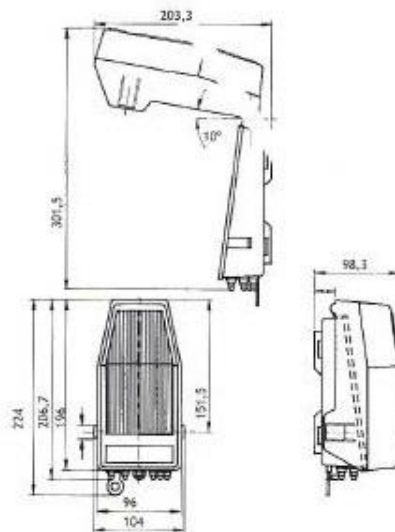

+  Certificato CSQ n. 9190 SIL6 80014 Giugliano (NAPOLI) Italy	Data Sheet	 azienda con sistema di gestione per la qualità certificato ISO 9001:2008
	Box for 10 Users	

Box for 10 Users

Features:

Description:	<p>The Box for 10 users is a distributors represent an extremely reliable tool to realize external copper wire and cable systems.</p> <p>They are built using a special polymer, very stable over time and adaptable to harsh environments. This distributors are specifically made for wall or pole mounting, using the appropriate metal bands (optionally provided).</p> <p>boxes are available upon request with 2 types of lock: standard key or specific opening tool.</p>
Materials:	<p>Base and lid: PPO glass fiber reinforced.</p> <p>Internal metal support: stainless steel AISI304.</p>
Performance:	<p>Frame: self-supporting, with a very thick corrosion protection.</p> <p>External container: self-extinguishing, resistant to chemical and atmospheric agents.</p> <p>Shock resistance: $\geq 2\text{kgm}$.</p>

Weight	Dimensions	IP
1 KG	203 x 224 x 98 mm	65

APPLICATIONS ×
APPLICAZIONI

Box for 10 users

S.I.L.T.I. SUD S.p.A.	Column Cabinet	Data Sheet
------------------------------	-----------------------	-------------------